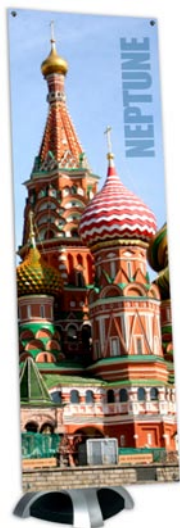

- Outdoor, Weather Resistant Banner
- Available as Single or Double Sided

- Can Easily Change the Graphic Yourself
- Customized Carry Bag

Neptune
Single Sided

Neptune
Double Sided

Neptune €505.50

- Hardware **NEP 700 HW**
- Weight 5kg
- Full colour graphic panel (700mm x 2100mm)
DP NEP 700 GRA
- Carry bag **NEP 700 CB**