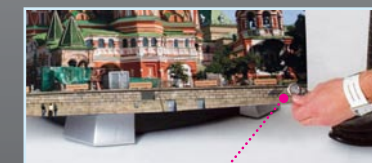

Neptune 700

Artwork set @ 25%: 175 x 525mm

Full size: 700 x 2100mm

DP NEP700 GRA

Banner graphic

Graphics Department.

Clip Ltd, Athena, 210 Bristol Bus Park,
The Close, Bristol BS16 1FJ

isdn. +44 (0) 117 937 2807

ftp. Call graphics for details
+44 (0) 117 937 5700

t. +44 (0) 117 937 5700

f. +44 (0) 117 937 3172

e. info@clipdisplay.com

w. www.clipdisplay.com