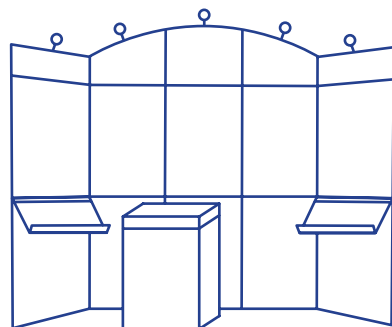

- Store in Bag and fits into Car Boot
- Panels Simply Clip Together

- Continuous Graphic Pack Options
- More than 200 Colour Combinations

Le Kit Midi De-Luxe

Le Kit Maxi Standard €2203.50

- 13 x Panels
- 3 x Headers
- 8 x Kickstrips
- 4 x Table strips
- 1 x Table top
- 14 x (1m) poles
- 3 x (0.25m) Poles
- 3 x A4 Leaflet Dispensers
- 3 x Mains voltage 100w spotlights
- 3 x Wheeled carry bags
- Carry case for spotlights

All over graphics pack available

Le Kit Maxi De-Luxe €3130.50

- Full Le Kit 10 Panel Pack plus:
- 5 x Low voltage spotlights in place of mains spotlights
- 2 x Panel width leaflet trays in place of leaflet holder
- A trolley-caddy and hard carrying case in place of wheeled carry bags
- 3 x Extra curved header panels and poles
- 2 x Extra standard header panels and poles
- 1 x Cupboard door
- 1 x Extra kick strip
- Velcro

All over graphics pack available

Le Kit Expo Set

- Full Le Kit 10 Panel De-Luxe Pack plus:
- 12 x Panels
- 6 x Header
- 6 x Kickstrips
- 12 x (1m) poles
- 6 x (0.25m) Poles
- 6 x Low voltage spotlights
- 3 x Hard carry cases

All over graphics pack available