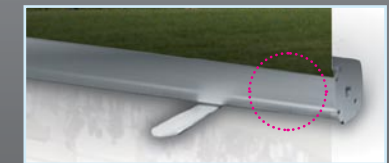

### Campaign Banner

Artwork set @ 25%: 212.5 x 530mm

Full size: 850 x 2120mm

DP CAMPO.85 GRA

Please note! the non visible area that goes inside the cassette is included in the overall height:

Artwork set @ 25%: 25mm