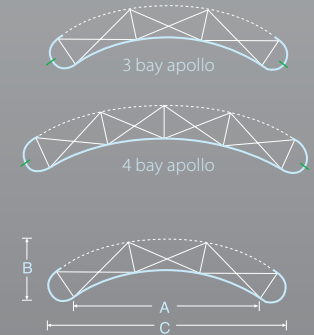

End cap APSGES €262.50

- 500mm x 2235mm

Apollo Mini 4 Bay APM4X3 with moulded carry case €2380.50 with nylon carry bag €2170.50

- Height 1.97m
- 4 Bay frame, weight 5kg
- 6 Graphic panels
- Bag for frame
- Moulded carry case or
Nylon carry bag
- Kit weight 20kg (with carry case)
- Kit weight 16kg (with nylon bag)

APSGES €262.50

- Endcap 500mm x 1970mm

Pop Up illustrations (plan view)

		CURVE
3 x 3	A	1760mm
	B	450mm
	C	2140mm
4 x 3	A	2190mm
	B	705mm
	C	2590mm

Graphics Department.

Clip Ltd, Athena, 210 Bristol Bus Park,
The Close, Bristol BS16 1FJ

3 bay apollo

4 bay apollo

	CURVE	
3 x 3	A	1760mm
	B	450mm
	C	2140mm
4 x 3	A	2190mm
	B	705mm
	C	2590mm

Plinth illustration (plan view)

Full size: 2060 x 910mm

Graphics Department.

Clip Ltd, Athena, 210 Bristol Bus Park,
The Close, Bristol BS16 1FJ