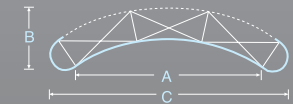

3 bay apollo

4 bay apollo

	CURVE	
3 x 3	A	1760mm
	B	450mm
	C	2140mm
4 x 3	A	2190mm
	B	705mm
	C	2590mm

Plinth illustration (plan view)

Full size: 2060 x 910mm

Graphics Department.

Clip Ltd, Athena, 210 Bristol Bus Park,
The Close, Bristol BS16 1FJ