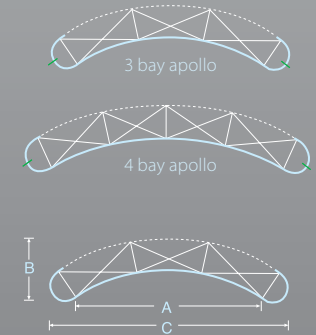

Apollo Plinth

Pop Up illustrations (plan view)

		CURVE
3 x 3	A	1760mm
	B	450mm
	C	2140mm
4 x 3	A	2190mm
	B	705mm
	C	2590mm

Plinth illustration (plan view)

Full size: 2060 x 910mm

Graphics Department.

Clip Ltd, Athena, 210 Bristol Bus Park,
The Close, Bristol BS16 1FJ

3 bay apollo

4 bay apollo

	CURVE	
3 x 3	A	1760mm
	B	450mm
	C	2140mm
4 x 3	A	2190mm
	B	705mm
	C	2590mm

Plinth illustration (plan view)

Full size: 2060 x 910mm

Graphics Department.

Clip Ltd, Athena, 210 Bristol Bus Park,
The Close, Bristol BS16 1FJ